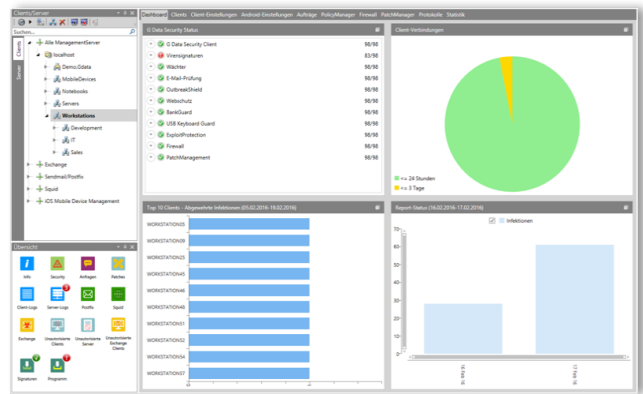

G DATA and Microsoft Azure Platform Deliver Flexible, Easy Managed Security Solutions for Both Home Users and Businesses of Any Size

MICROSOFT AZURE APP BUILDER PROFILE: G DATA SOFTWARE AG

For over 30 years G DATA has developed award-winning security solutions for home users and businesses. Win over your customers with cutting-edge security and enjoy the benefits of a well-developed and intuitive piece of software that will leverage your administrative overhead and reduce costs.

WHAT WE OFFER

SIMPLE & EASY DEPLOYMENT

Set up a Management Server for each of your customers using the clearly structured user interface and protect Windows, Mac and Linux clients from viruses and other digital threats.

SCALABILITY

Thanks to Microsoft's highly flexible Azure infrastructure you can instantly react to new workload demands, even if your customers' networks change on a regular basis. You can also manage your G DATA licenses easily and expand them at any time if needed.

MODERN TECHNOLOGY

More than just virus protection, comprehensive Group Policy Management makes sure your company policies are enforced. Keep tabs on more complex networks with an optional monitoring component and monitor anything from printers to servers.

EVERYTHING AT A GLANCE

Keep track of your networks, no matter how many you have to deal with. An intuitive interface will guide you to the function you need then and there. Comprehensive statistics and notifications enable you to react to any situation.

WHAT OUR CUSTOMERS ARE SAYING

"Since the day we installed the product in our network, we have not had a single infection, and I haven't spent any weekends clearing viruses." – Pawel Wolkowicz, Network Manager, buyagift.com

LEARN MORE

Go to b2b.gdatasoftware.com to learn more about G DATA Endpoint Security Solutions.